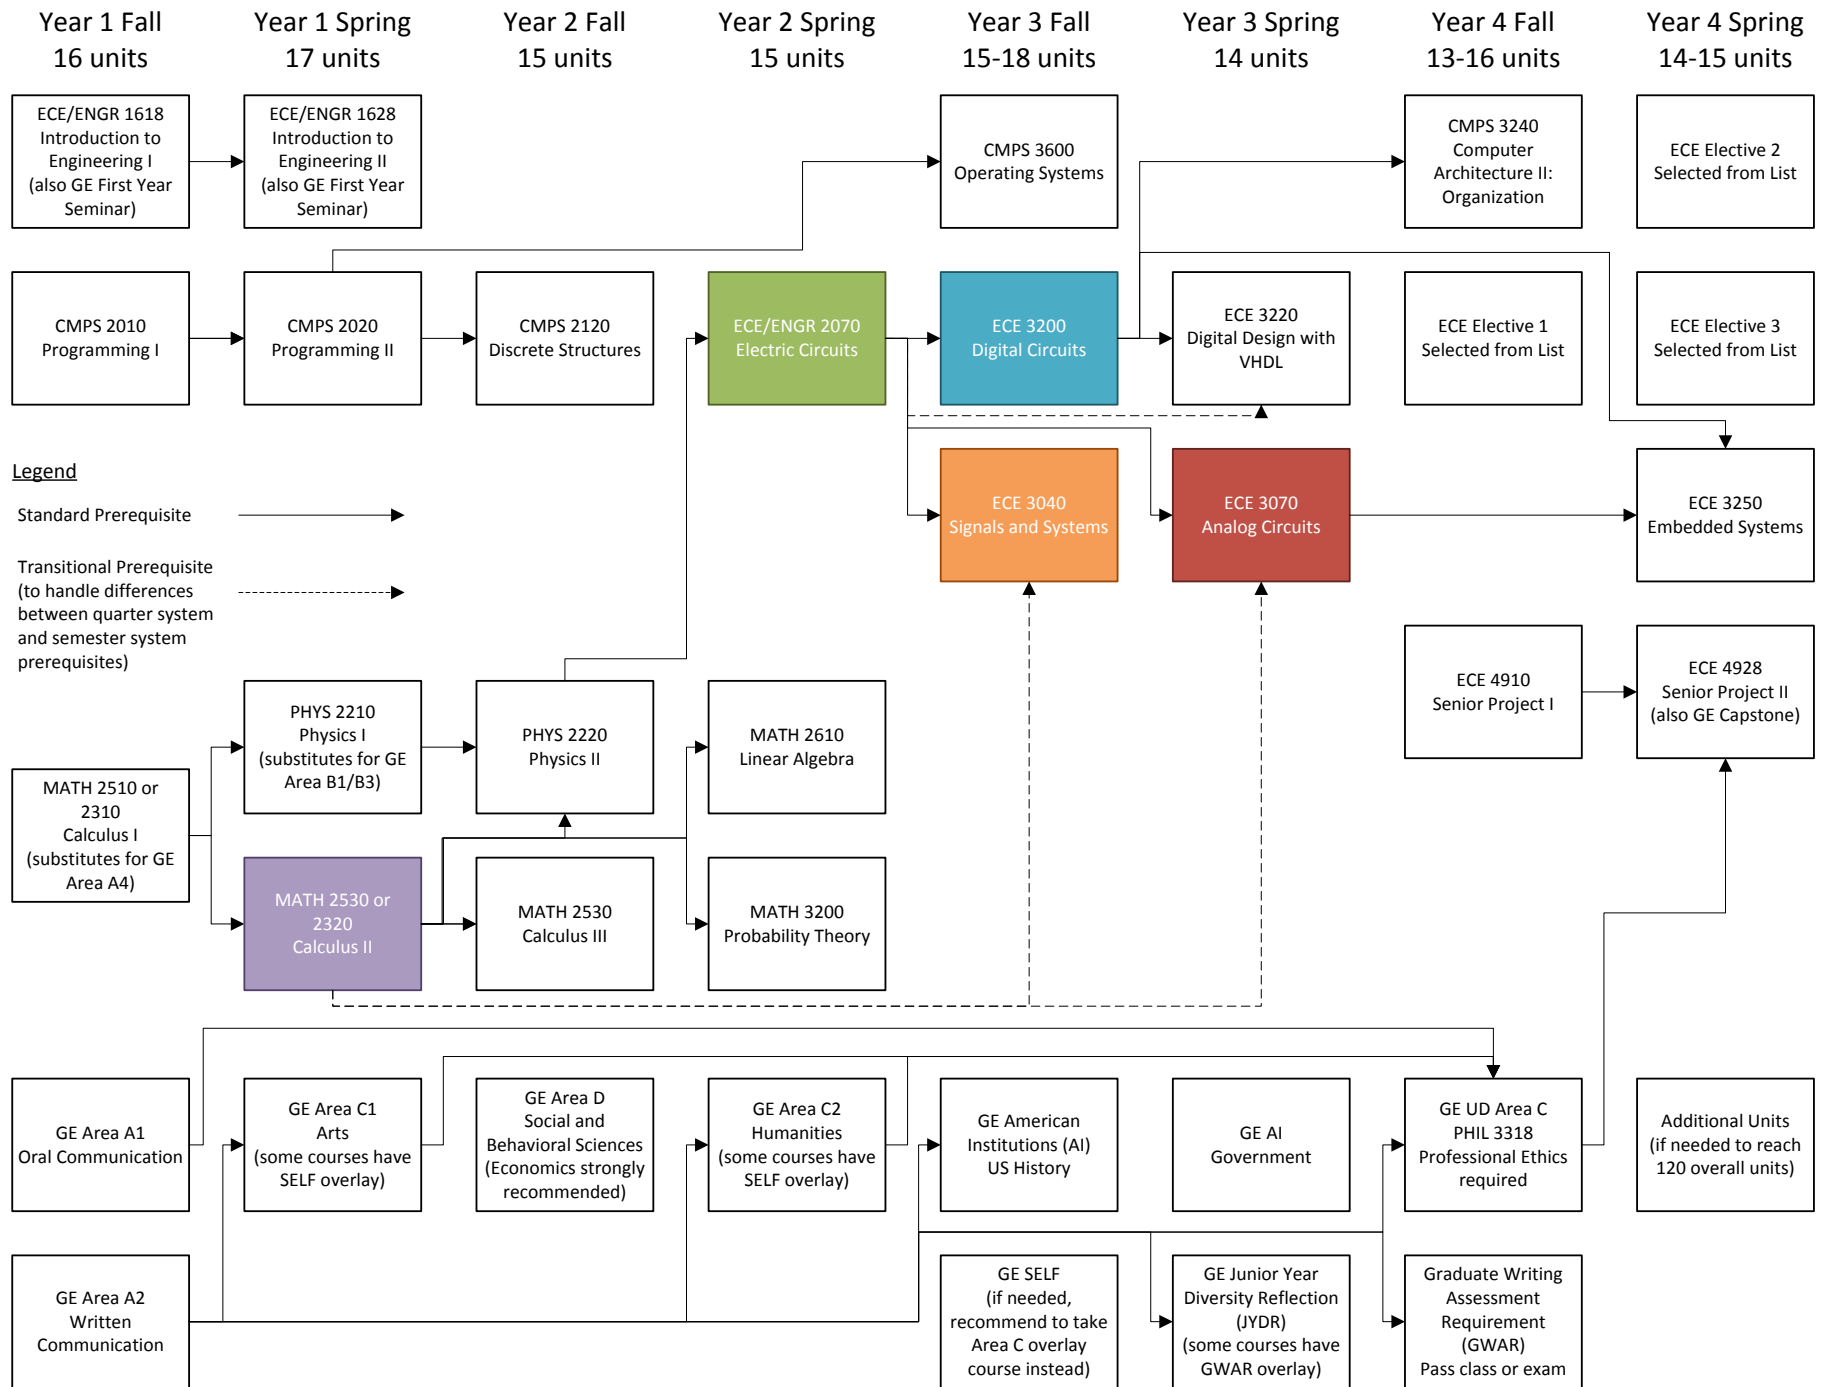

Computer Engineering – Prerequisites and Roadmap (2016-18 Catalog)

Note: Color highlighted courses are critical bottlenecks for this degree program (as prerequisites to other core and elective courses).