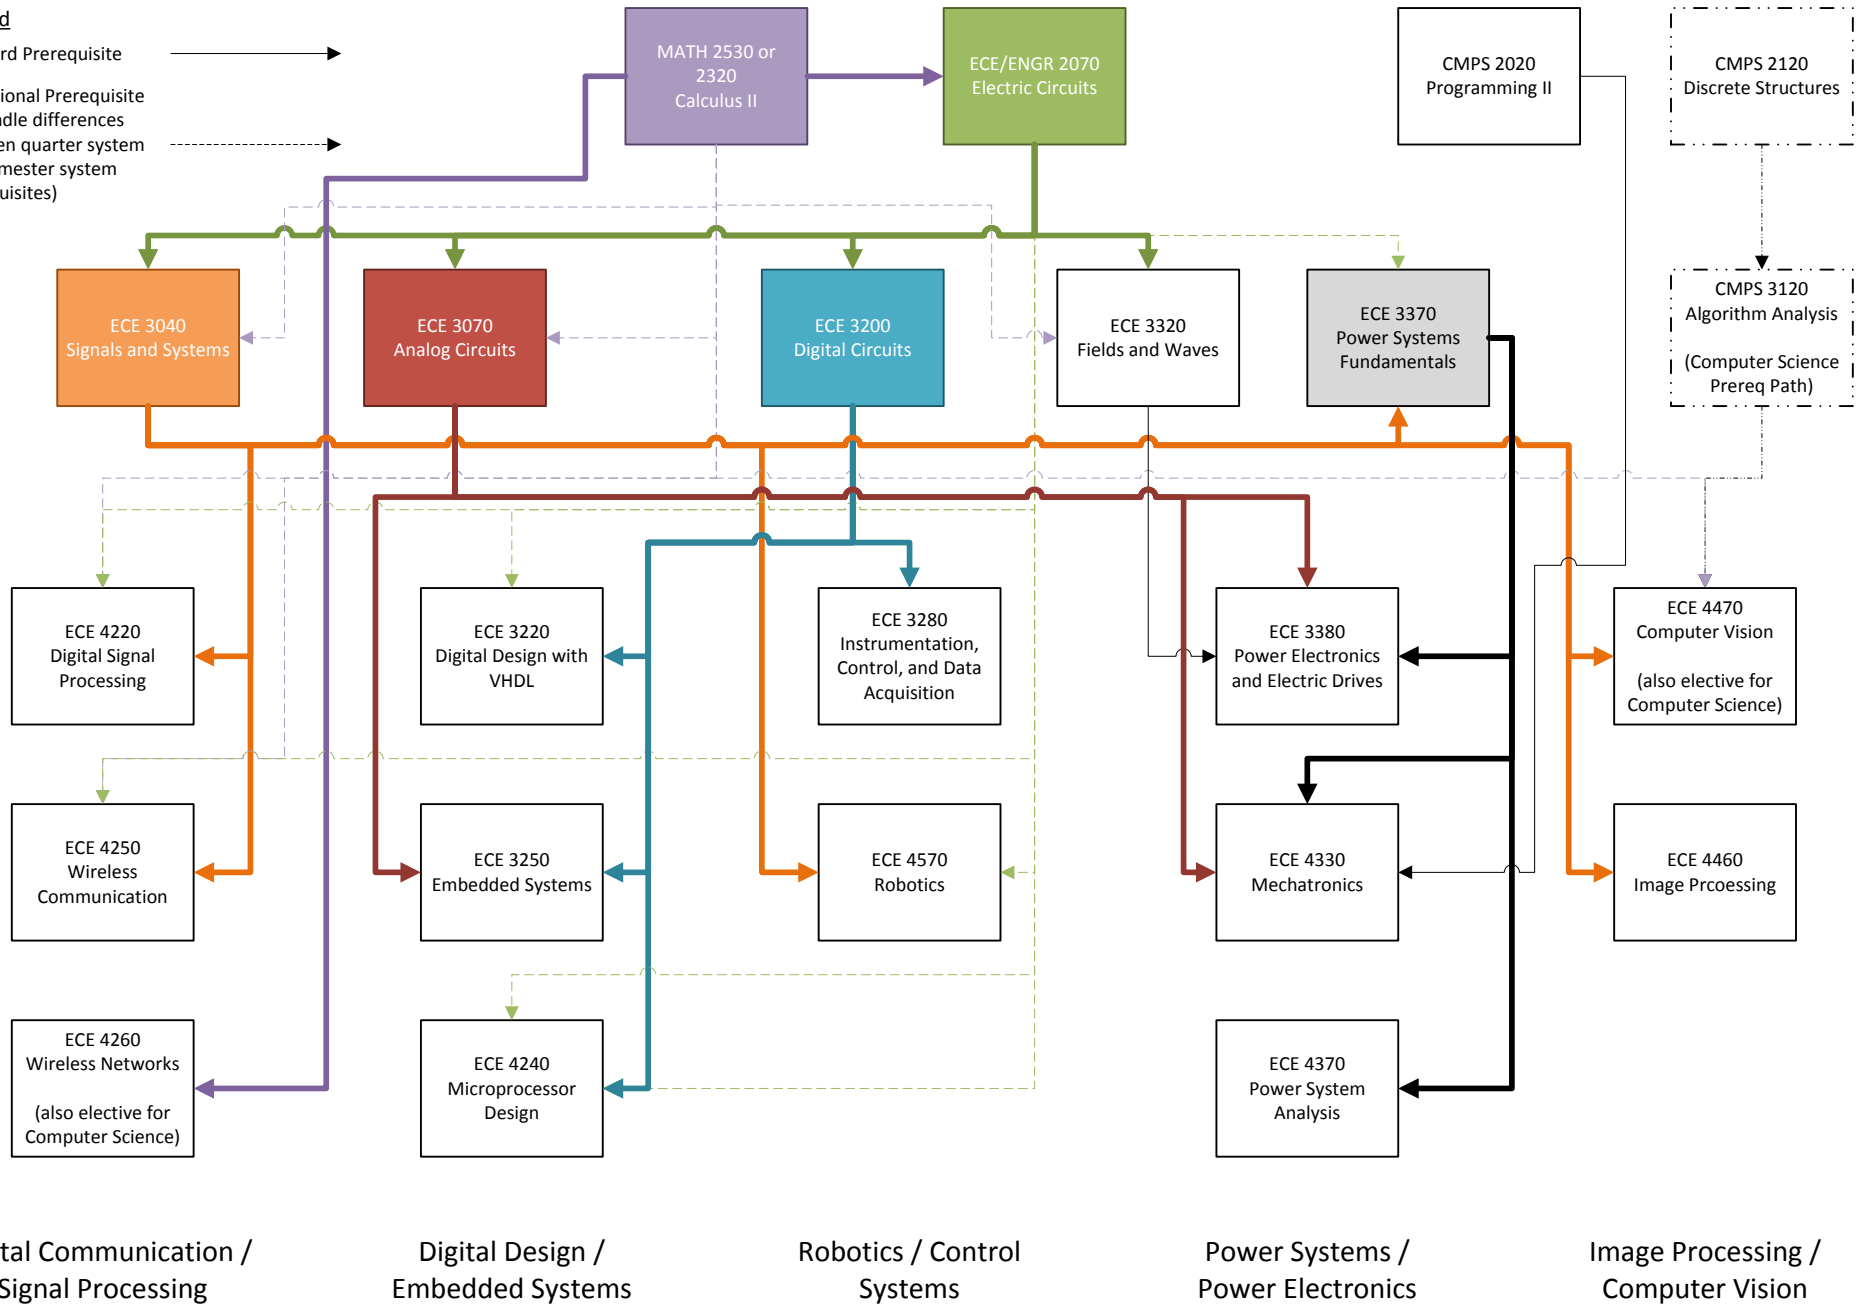

Electrical Engineering – Prerequisites and Roadmap (2016-18 Catalog)

Note: Color highlighted courses are critical bottlenecks for this degree program (as prerequisites to other core and elective courses).

Electrical Engineering – Elective Course Prerequisites (2016-18 Catalog)

Legend

- Standard Prerequisite →
- Transitional Prerequisite (to handle differences between quarter system and semester system prerequisites) - - - - -

Note: Color highlighted courses are critical bottlenecks for this degree program (as prerequisites to other core and elective courses).