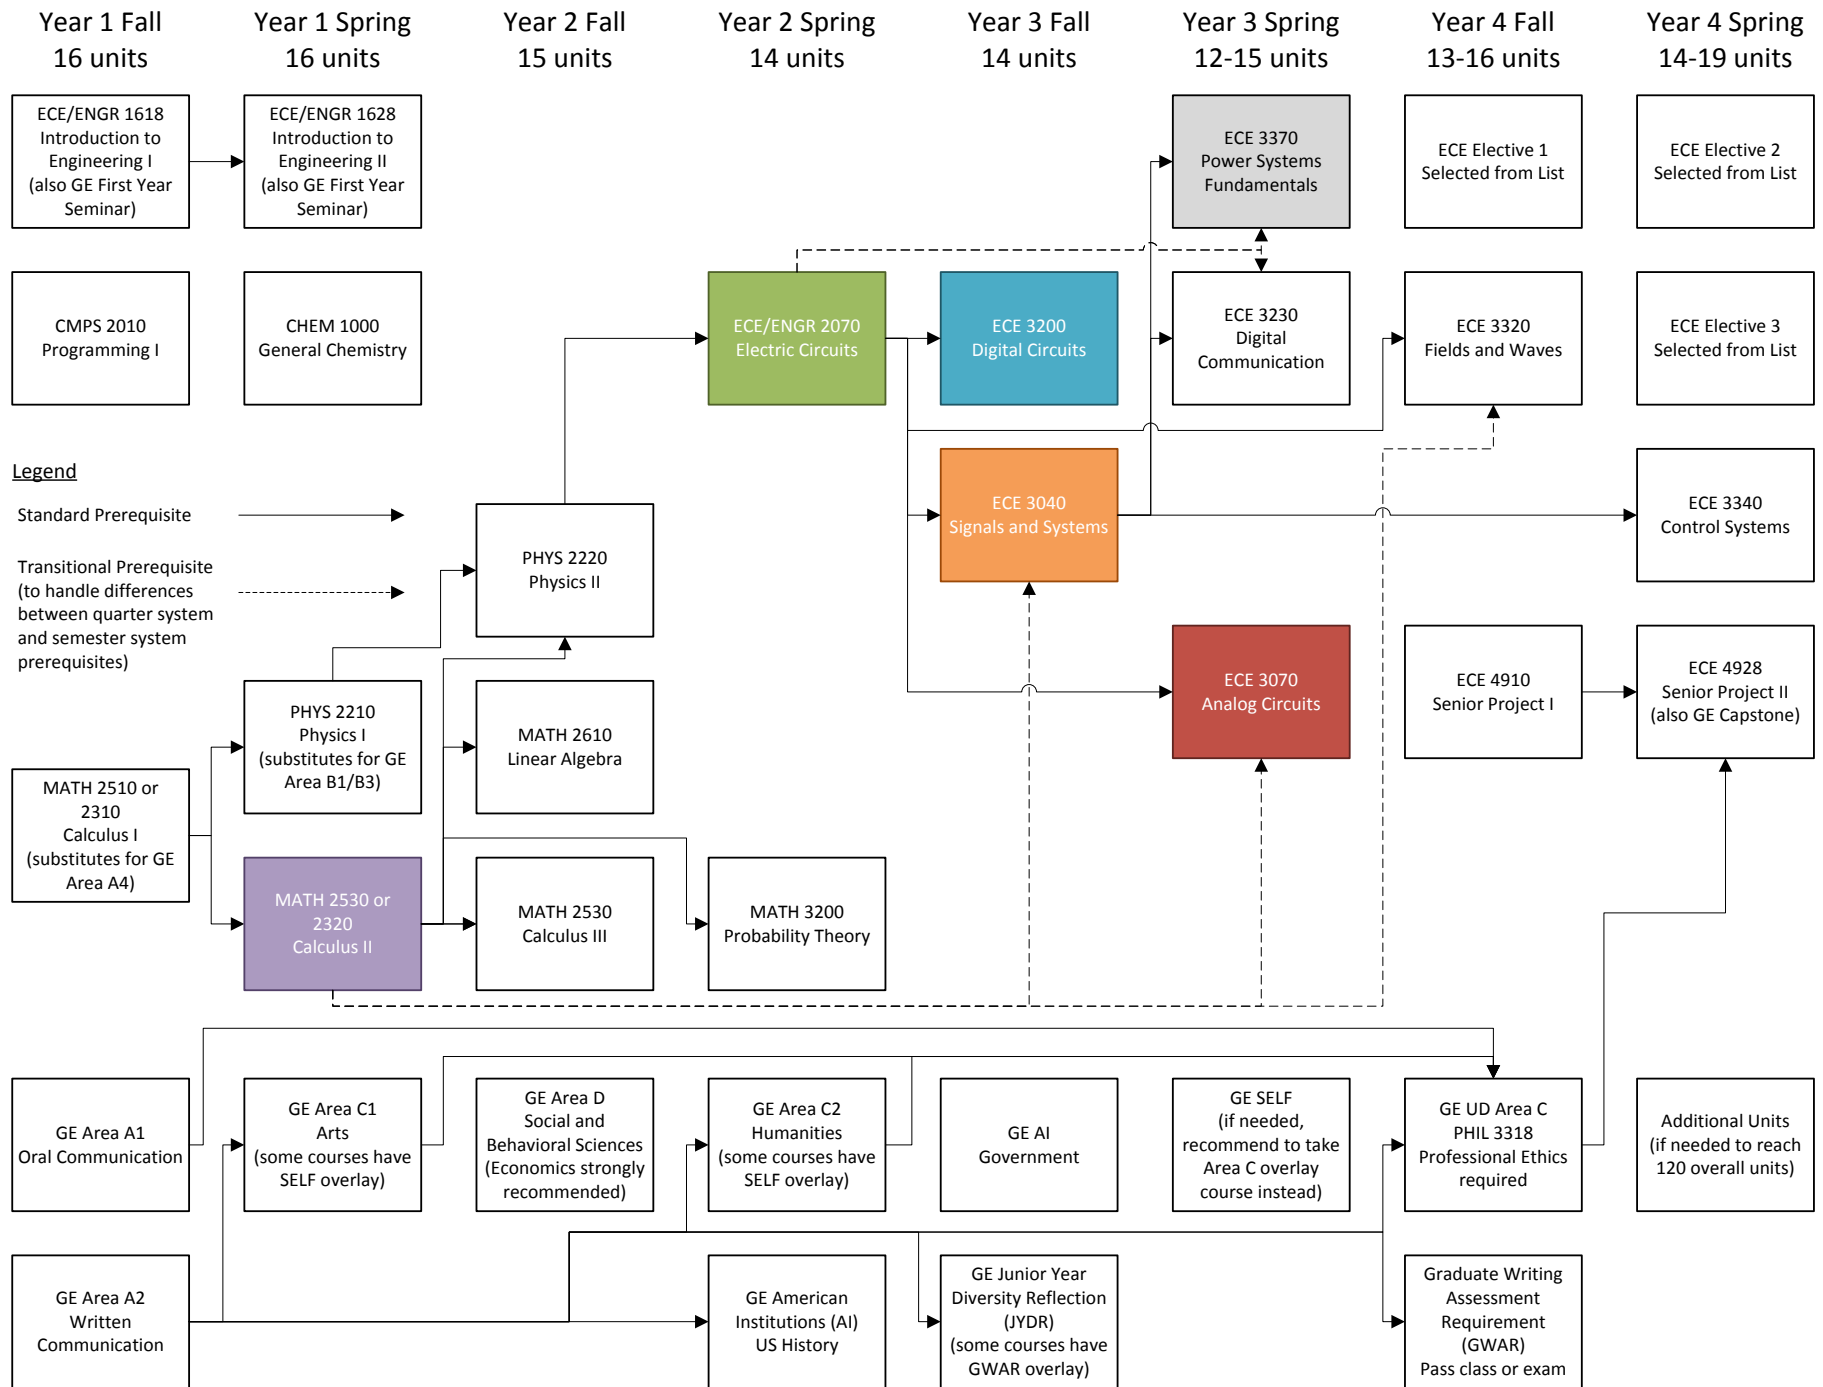

Electrical Engineering – Prerequisites and Roadmap (2016-18 Catalog)

Note: Color highlighted courses are critical bottlenecks for this degree program (as prerequisites to other core and elective courses).

Electrical Engineering – Elective Course Prerequisites (2016-18 Catalog)

Legend

- Standard Prerequisite →
- Transitional Prerequisite (to handle differences between quarter system and semester system prerequisites) - - - - -

Note: Color highlighted courses are critical bottlenecks for this degree program (as prerequisites to other core and elective courses).